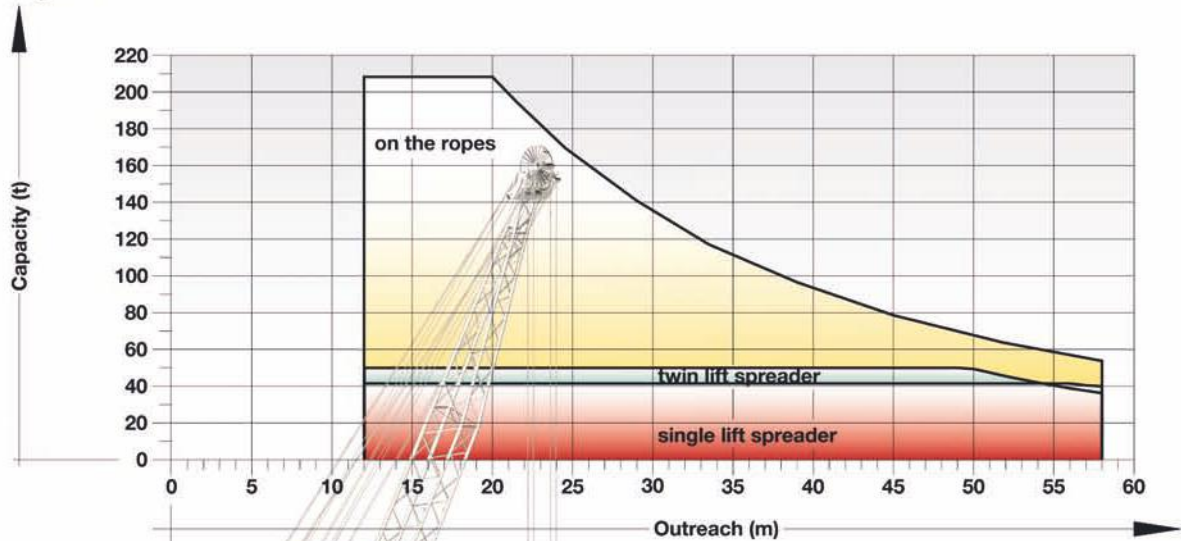

Mobile Harbour Crane

LHM 600 S

rhb

ROTTERDAM

LIEBHERR

Main dimensions LHM 600 S

Heavy duty operation

Load diagram

Max. crane capacity 208 t

Outreach (m)	Hook operation on the ropes Heavy lift (t)
12	208.0
16	208.0
18	208.0
20	208.0
22	189.4
24	172.4
26	158.9
28	146.7
30	135.0
32	124.3
34	114.8
36	106.7
38	99.6
40	93.1
42	86.9
44	81.2
46	76.0
48	71.4
50	67.1
52	63.1
54	59.6
56	56.4
58	53.7

Weight rotator 5.2 t

Project Cargo & Heavy Duty up to 208 tonnes