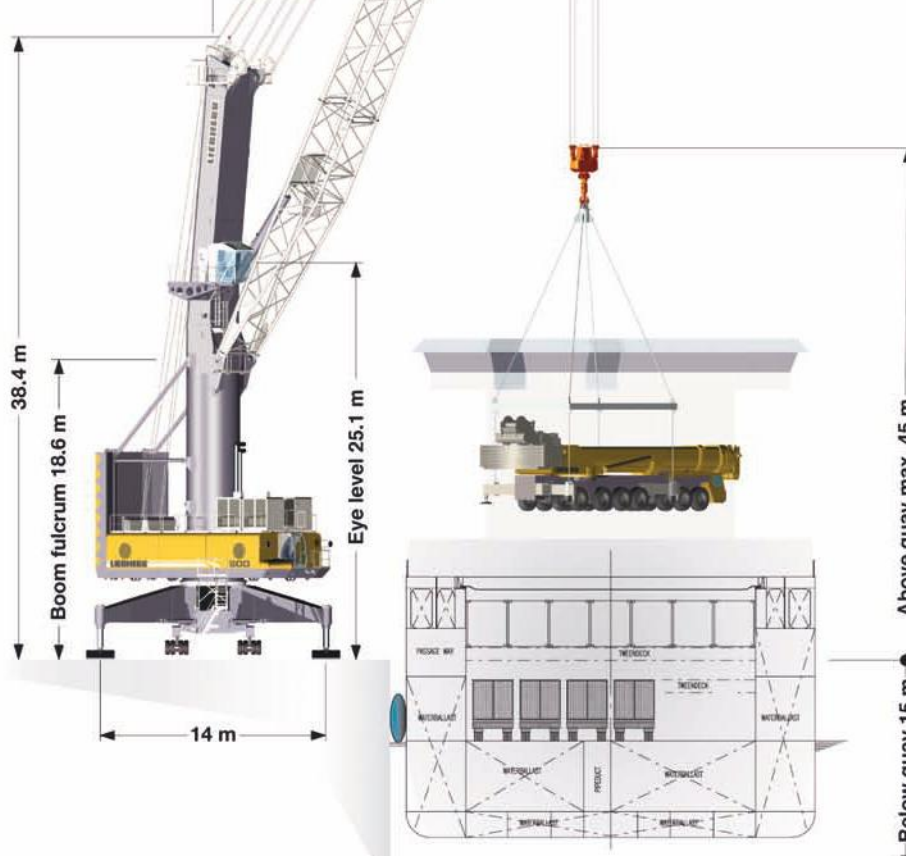

Mobile Harbour Crane

LHM 600 S

rhb

ROTTERDAM

LIEBHERR

Main dimensions LHM 600 S

Heavy duty operation

Load diagram

Max. crane capacity 208 t

Outreach (m)	Hook operation on the ropes Heavy lift (t)
12	208.0
16	208.0
18	208.0
20	208.0
22	189.4
24	172.4
26	158.9
28	146.7
30	135.0
32	124.3
34	114.8
36	106.7
38	99.6
40	93.1
42	86.9
44	81.2
46	76.0
48	71.4
50	67.1
52	63.1
54	59.6
56	56.4
58	53.7

Weight rotator 5.2 t

Project Cargo & Heavy Duty up to 208 tonnes